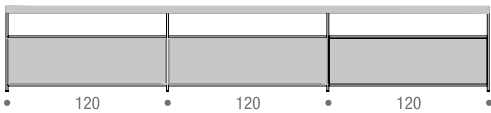

## CONFIGURATIONS

Composition SB-1 dimensions L184 D39 H64/H100 cm

Composition SB-2 dimensions L244 D39 H64/H100 cm

Composition SB-3 dimensions L276 D39 H64/H100 cm

Composition SB-4 dimensions L366 D39 H64/H100 cm

Sideboard SB-3 L276 H64 order 3 cabinets L90 cm; L276 H100 order 6 cabinets L90 cm

Sideboard SB-4 L366 H64 order 3 cabinets L120 cm; L366 H100 order 6 cabinets L120 cm

These cabinets are positioned at free choice inside the structure. They are built in medium density wood fibreboard, available in a matt lacquered finish in colours: white, pearl nickel and shadow grey, or in natural black wood.

# MINIMA 3.0 SIDEBORD

---

**composition SB-1** L184 D39 H64 cm  
2 cabinets L90 to be added (mandatory)

**composition SB-1** L184 D39 H100 cm  
4 cabinets L90 to be added (mandatory)

**composition SB-2** L244 D39 H64 cm  
2 cabinets L120 to be added (mandatory)

**composition SB-2** L244 D39 H100 cm  
4 cabinets L120 to be added (mandatory)

**composition SB-3** L276 D39 H64 cm  
3 cabinets L90 to be added (mandatory)

**composition SB-3** L276 D39 H100 cm  
6 cabinets L90 to be added (mandatory)