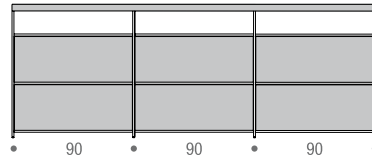

## CONFIGURATIONS

Composition SB-1 dimensions L184 D39 H64/H100 cm

Composition SB-2 dimensions L244 D39 H64/H100 cm

Composition SB-3 dimensions L276 D39 H64/H100 cm

Composition SB-4 dimensions L366 D39 H64/H100 cm

Sideboard SB-3 L276 H64 order 3 cabinets L90 cm; L276 H100 order 6 cabinets L90 cm

Sideboard SB-4 L366 H64 order 3 cabinets L120 cm; L366 H100 order 6 cabinets L120 cm

These cabinets are positioned at free choice inside the structure. They are built in medium density wood fibreboard, available in a matt lacquered finish in colours: white, pearl nickel and shadow grey, or in natural black wood.

# MINIMA 3.0 SIDEBORD

---

**composition SB-1** L184 D39 H64 cm  
2 cabinets L90 to be added (mandatory)

**composition SB-1** L184 D39 H100 cm  
4 cabinets L90 to be added (mandatory)

**composition SB-2** L244 D39 H64 cm  
2 cabinets L120 to be added (mandatory)

**composition SB-2** L244 D39 H100 cm  
4 cabinets L120 to be added (mandatory)

**composition SB-3** L276 D39 H64 cm  
3 cabinets L90 to be added (mandatory)

**composition SB-3** L276 D39 H100 cm  
6 cabinets L90 to be added (mandatory)