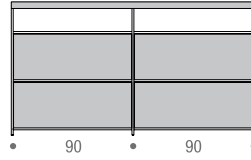

## CONFIGURATIONS

Composition SB-1 dimensions L184 D39 H64/H100 cm

Composition SB-2 dimensions L244 D39 H64/H100 cm

Composition SB-3 dimensions L276 D39 H64/H100 cm

Composition SB-4 dimensions L366 D39 H64/H100 cm

## CABINETS D39

Cabinets L90 or 120 cm, with flap door or with two drawers, mandatory to be added to the composition:

Sideboard SB-1 L184 H64 order 2 cabinets L90 cm; L184 H100 order 4 cabinets L90 cm

Sideboard SB-2 L244 H64 order 2 cabinets L120 cm; L244 H100 order 4 cabinets L120 cm

Sideboard SB-3 L276 H64 order 3 cabinets L90 cm; L276 H100 order 6 cabinets L90 cm

Sideboard SB-4 L366 H64 order 3 cabinets L120 cm; L366 H100 order 6 cabinets L120 cm

These cabinets are positioned at free choice inside the structure. They are built in medium density wood fibreboard, available in a matt lacquered finish in colours: white, pearl nickel and shadow grey, or in natural black wood.

# MINIMA 3.0 SIDEBORD

---

**composition SB-1** L184 D39 H64 cm  
2 cabinets L90 to be added (mandatory)

**composition SB-1** L184 D39 H100 cm  
4 cabinets L90 to be added (mandatory)

**composition SB-2** L244 D39 H64 cm  
2 cabinets L120 to be added (mandatory)