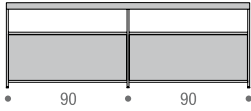

MINIMA 3.0 SIDEBORD

---

composition SB-1 L184 D39 H64 cm
2 cabinets L90 to be added (mandatory)