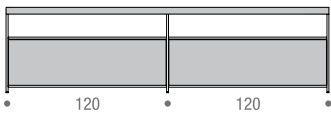

## CONFIGURATIONS

Composition SB-1 dimensions L184 D39 H64/H100 cm

Composition SB-2 dimensions L244 D39 H64/H100 cm

Composition SB-3 dimensions L276 D39 H64/H100 cm

Composition SB-4 dimensions L366 D39 H64/H100 cm

Sideboard SB-3 L276 H64 order 3 cabinets L90 cm; L276 H100 order 6 cabinets L90 cm

Sideboard SB-4 L366 H64 order 3 cabinets L120 cm; L366 H100 order 6 cabinets L120 cm

These cabinets are positioned at free choice inside the structure. They are built in medium density wood fibreboard, available in a matt lacquered finish in colours: white, pearl nickel and shadow grey, or in natural black wood.

# MINIMA 3.0 SIDEBORD

---

**composition SB-1** L184 D39 H64 cm  
2 cabinets L90 to be added (mandatory)

**composition SB-1** L184 D39 H100 cm  
4 cabinets L90 to be added (mandatory)

**composition SB-2** L244 D39 H64 cm  
2 cabinets L120 to be added (mandatory)

**composition SB-2** L244 D39 H100 cm  
4 cabinets L120 to be added (mandatory)

**composition SB-3** L276 D39 H64 cm  
3 cabinets L90 to be added (mandatory)

**composition SB-3** L276 D39 H100 cm  
6 cabinets L90 to be added (mandatory)