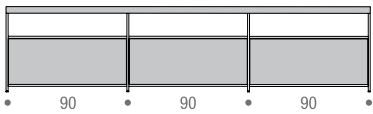

## CONFIGURATIONS

Composition SB-1 dimensions L184 D39 H64/H100 cm

Composition SB-2 dimensions L244 D39 H64/H100 cm

Composition SB-3 dimensions L276 D39 H64/H100 cm

Composition SB-4 dimensions L366 D39 H64/H100 cm

Sideboard SB-3 L276 H64 order 3 cabinets L90 cm; L276 H100 order 6 cabinets L90 cm

Sideboard SB-4 L366 H64 order 3 cabinets L120 cm; L366 H100 order 6 cabinets L120 cm

These cabinets are positioned at free choice inside the structure. They are built in medium density wood fibreboard, available in a matt lacquered finish in colours: white, pearl nickel and shadow grey, or in natural black wood.

# MINIMA 3.0 SIDEBORD

---

**composition SB-1** L184 D39 H64 cm  
2 cabinets L90 to be added (mandatory)

**composition SB-1** L184 D39 H100 cm  
4 cabinets L90 to be added (mandatory)

**composition SB-2** L244 D39 H64 cm  
2 cabinets L120 to be added (mandatory)

**composition SB-2** L244 D39 H100 cm  
4 cabinets L120 to be added (mandatory)

**composition SB-3** L276 D39 H64 cm  
3 cabinets L90 to be added (mandatory)

**composition SB-3** L276 D39 H100 cm  
6 cabinets L90 to be added (mandatory)