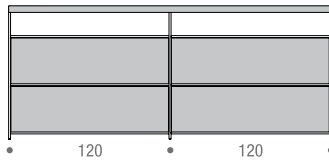

## CONFIGURATIONS

Composition SB-1 dimensions L184 D39 H64/H100 cm

Composition SB-2 dimensions L244 D39 H64/H100 cm

Composition SB-3 dimensions L276 D39 H64/H100 cm

Composition SB-4 dimensions L366 D39 H64/H100 cm

Sideboard SB-3 L276 H64 order 3 cabinets L90 cm; L276 H100 order 6 cabinets L90 cm

Sideboard SB-4 L366 H64 order 3 cabinets L120 cm; L366 H100 order 6 cabinets L120 cm

These cabinets are positioned at free choice inside the structure. They are built in medium density wood fibreboard, available in a matt lacquered finish in colours: white, pearl nickel and shadow grey, or in natural black wood.

# MINIMA 3.0 SIDEBORD

---

**composition SB-1** L184 D39 H64 cm  
2 cabinets L90 to be added (mandatory)

**composition SB-1** L184 D39 H100 cm  
4 cabinets L90 to be added (mandatory)

**composition SB-2** L244 D39 H64 cm  
2 cabinets L120 to be added (mandatory)

**composition SB-2** L244 D39 H100 cm  
4 cabinets L120 to be added (mandatory)

**composition SB-3** L276 D39 H64 cm  
3 cabinets L90 to be added (mandatory)

**composition SB-3** L276 D39 H100 cm  
6 cabinets L90 to be added (mandatory)