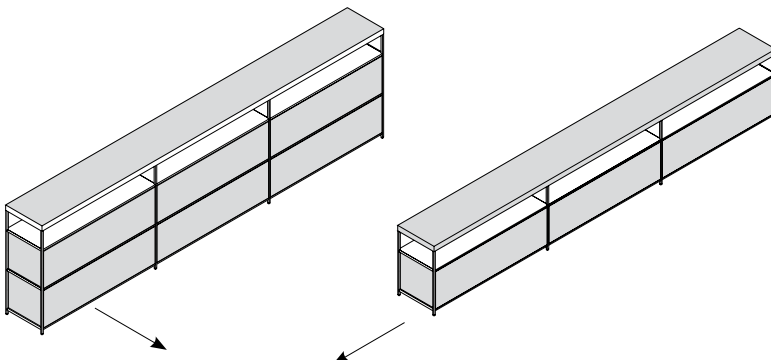

CABINETS D39 FOR MINIMA 3.0 SIDEBORD WITH FLAP OPENING DOOR OR DRAWERS L90/120 MANDATORY TO BE ADDED